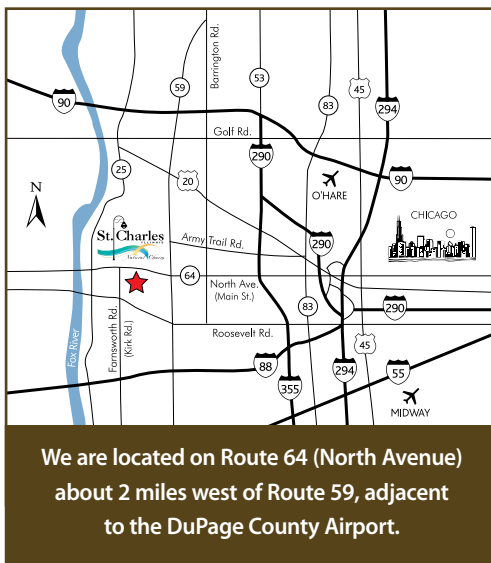

PHEASANT RUN
RESORT

4051 EAST MAIN STREET
ST. CHARLES, ILLINOIS 60174
PHEASANTRUN.COM
800-4-PHEASANT (474-3272)

BOOK TEE TIMES ONLINE AT PHEASANTRUN.COM/GOLF